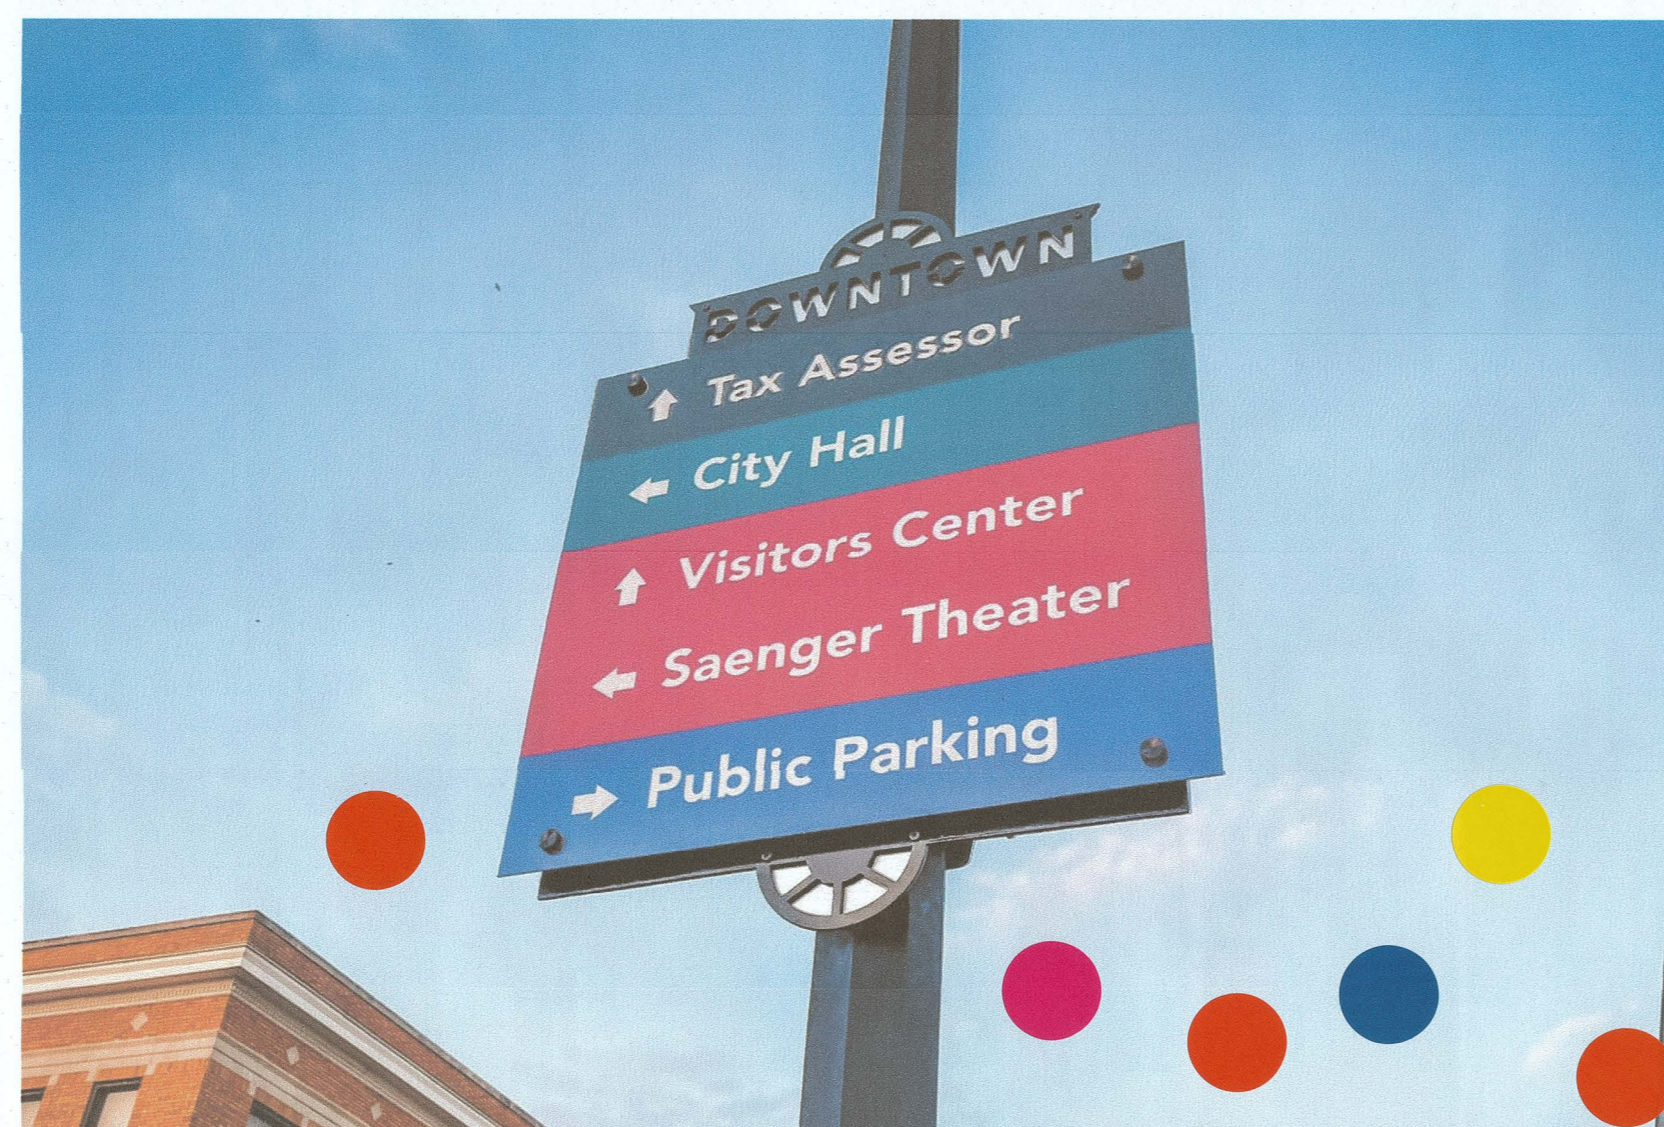

DUVAL STREET | REVITALIZATION & RESILIENCY PLAN

URBAN COMPONENTS / IDENTITY

SAMPLES